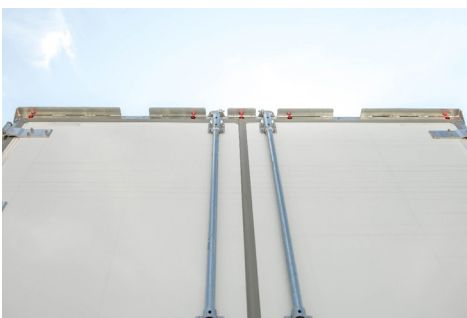

VIP 4000

Fastened Plastic or Plywood Lined Van

- Sheet and Post plastic or plywood lined van
- 100" inside width post to post
- 14 ga. 80 KSI series "A" logistics posts on 16" centers throughout

Standard Features

Fully galvanized rear frame and bolt-together bumper

Award winning, 30% under-ride bracing

LED Glo Lights

Dual function LED lights,
clearance/turn signal
and clearance/brake lights

Standard Features

Fully galvanized, steel threshold section

Fully galvanized, bolt-together landing leg bracing spanning seven cross members

Fully galvanized floor protection plate between the coupler and the landing leg section

Superior bracing between the top rail and rear frame